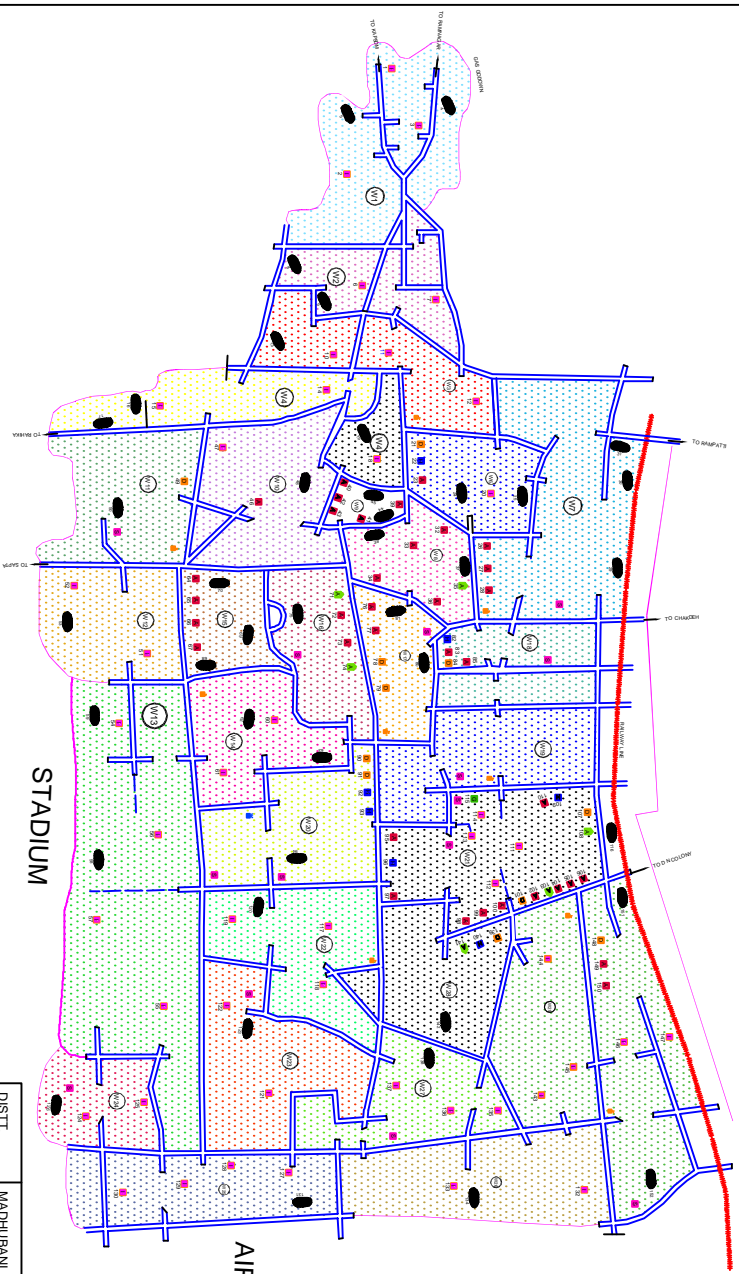

MADHUNIBANI CITY MAP

LEGEND	
	IPD
	OPD (ALL OPATHIC)
	AYURVEDIC
	HOMIOPATHIC
	DIAGNOSTIC/PATH
	ICDS/AMW
	GOV. FACILITY
	TRUST/NGO
	RIVER/CANAL
	ROAD PHOOKA
	KUCCHA ROAD
	RAILWAY LINE
	POND
	BRIDGE
	LISTED SLUM
	UNLISTED SLUM
	MASJID
	MANDIR
	CHURCH
	GURUDWARA
	SCHOOL/ COLLEGE
	POLICE STATION
	NAGAR PRISAD

STADIUM

AIRPORT LAND

DISTI.	MADHUNIBANI
WARD	30
POPULATION	83,000
HOUSEHOLD	22,000
RESEARCH & DEVELOPMENT INITIATIVE, NEW DELHI	