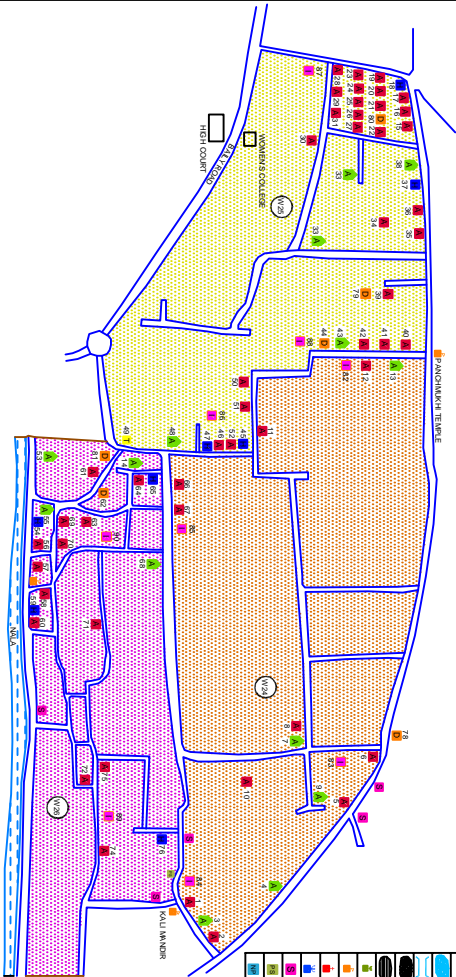

PATNA MAP-10

LEGEND	
	Pvt. IPD
	Pvt. OPD /ALLOPATHIC
	Pvt. AYURVEDIC
	Pvt. HOMEOPATHIC
	Pvt. DIAGNOSTIC/ PATH
	ICDS/ AWW
	GOV. FACILITY
	TRUST/ NGO
	RIVER/ CANAL
	ROAD/ PUCKA
	KUCCHA ROAD
	RAILWAY LINE
	POND
	BRIDGE
	LISTED SLUM
	UNLISTED SLUM
	MASJID
	MANDIR
	CHURCH
	GURUDWARA
	SCHOOL/ COLLEGE
	POLICE STATION
	MAGAR PRISHAD

DISTT	PATNA
WARD	03
POPULATION	63,000
HOUSEHOLD	12,540
RESEARCH & DEVELOPMENT INITIATIVE, NEW DELHI	