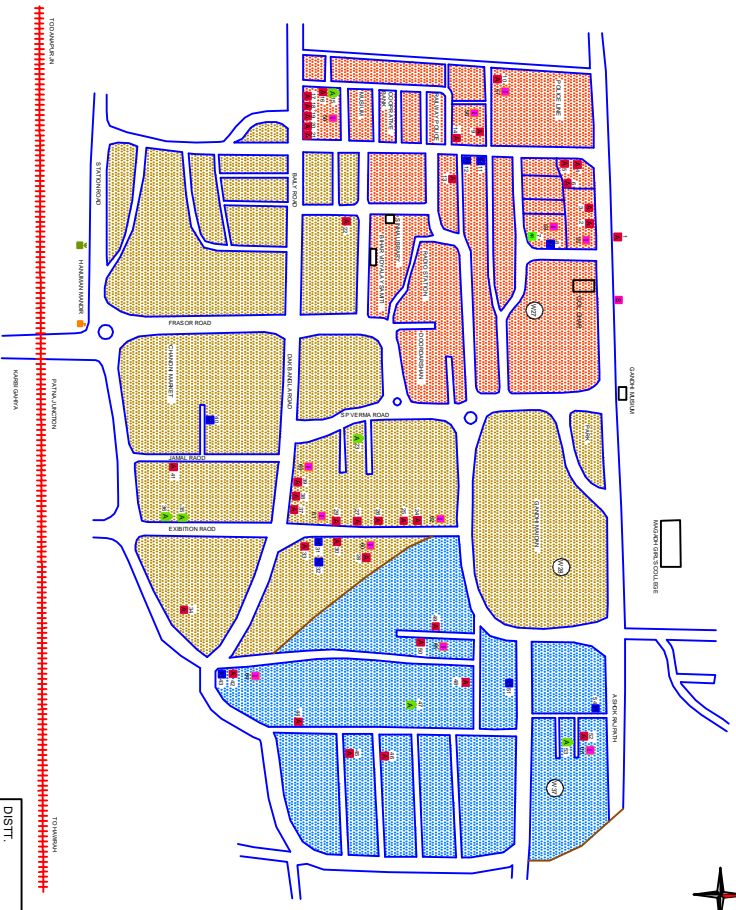

PATNA MAP-11

LEGEND	
	Pvt. IPD
	Pvt. OPD (ALLOPATHIC)
	Pvt. AYURVEDIC
	Pvt. HOMEOPATHIC
	Pvt. DIAGNOSTIC PATH
	IGDS/ AMW
	GOV. FACILITY
	TRUST/ NGO
	RIVER CANAL
	ROAD PUCKA
	KUCCHA ROAD
	RAILWAY LINE
	FOND
	BRIDGE
	LISTED SLUM
	UNLISTED SLUM
	MASJID
	MANDIR
	CHURCH
	GURUDWARA
	SCHOOL/ COLLEGE
	POLICE STATION
	MAGAR PRISHAD

DISTT.	PATNA
WARD	03
POPULATION	62,450
HOUSEHOLD	12,380
RESEARCH & DEVELOPMENT INITIATIVE, NEW DELHI	