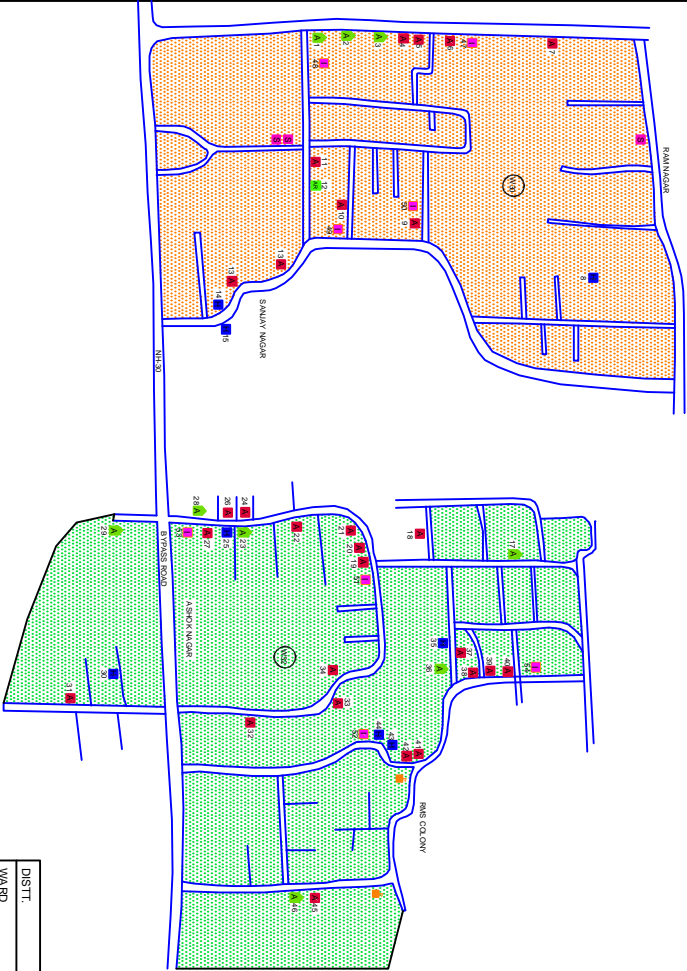

PATNA MAP-13

LEGEND

	P.H. I/PD
	P.H. OPD (ALLOPATHIC)
	P.H. AYURVEDIC
	P.H. HOMEOPATHIC
	P.H. DIAGNOSTIC PATH
	ICDS/ AWW
	GOV. FACILITY
	TRUST/ NGO
	RIVER/ CANAL
	ROAD PICKA
	KULCHA ROAD
	RAILWAY LINE
	POND
	BRIDGE
	LISTED SLUM
	UNLISTED SLUM
	MASJID
	MANDIR
	CHURCH
	GURDWARA
	SCHOOL/ COLLEGE
	POLICE STATION
	NAGAR PRISHAD

DISTT.	PATNA
WARD	02
POPULATION	43,500
HOUSEHOLD	8,620
RESEARCH & DEVELOPMENT INITIATIVE, NEW DELHI	