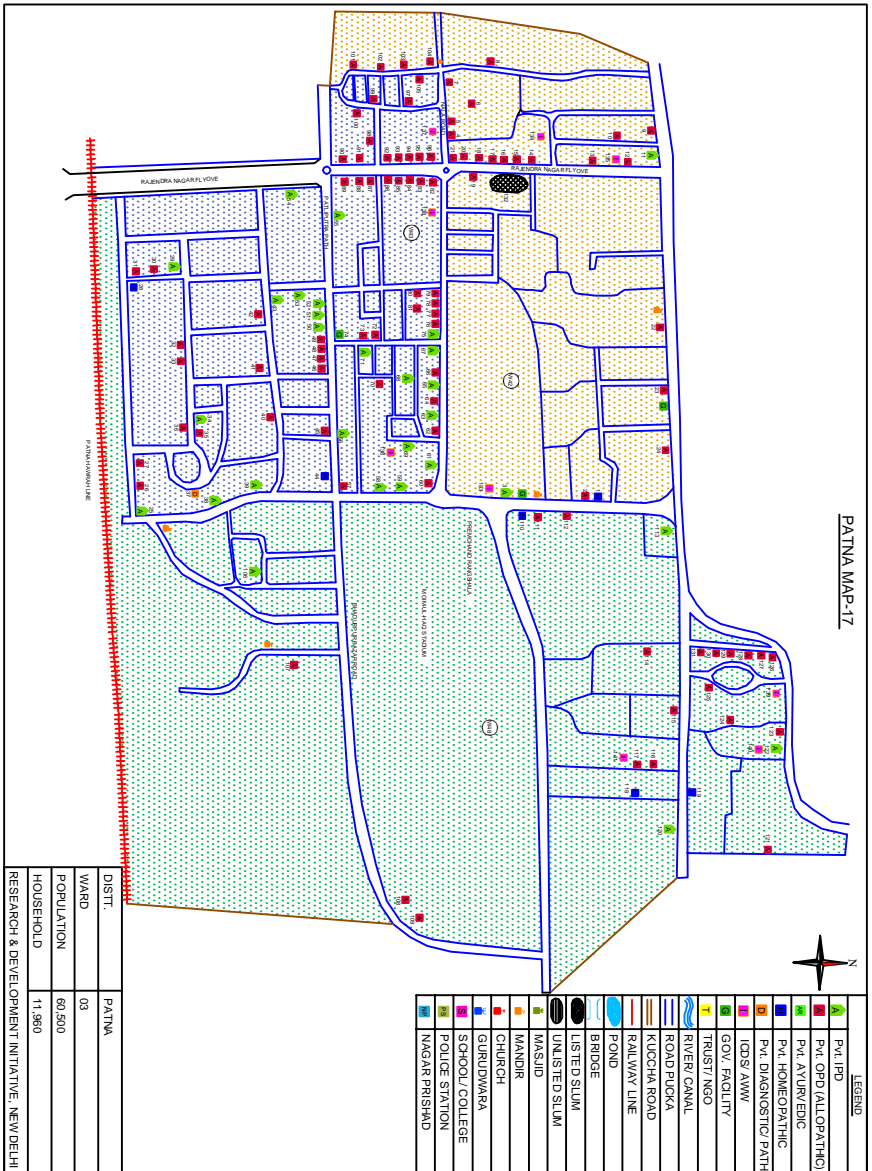

PATNA MAP-17

LEGEND	
	PwL IPD
	PwL OPD (ALLOPATHIC)
	PwL AYURVEDIC
	PwL HOMEOPATHIC
	PwL DIAGNOSTIC PATH
	IGDS/ AMW
	GOV. FACILITY
	TRUST/ NGO
	RIVER CANAL
	ROAD PUCKA
	KUCHHA ROAD
	RAILWAY LINE
	POND
	BRIDGE
	LISTED SLUM
	UNLISTED SLUM
	MASJID
	MANDIR
	CHURCH
	GURUDWARA
	SCHOOL/COLLEGE
	POLICE STATION
	MAGAR PRISHAD

DIST.	PATNA
WARD	03
POPULATION	60,500
HOUSEHOLD	11,960
RESEARCH & DEVELOPMENT INITIATIVE, NEW DELHI	