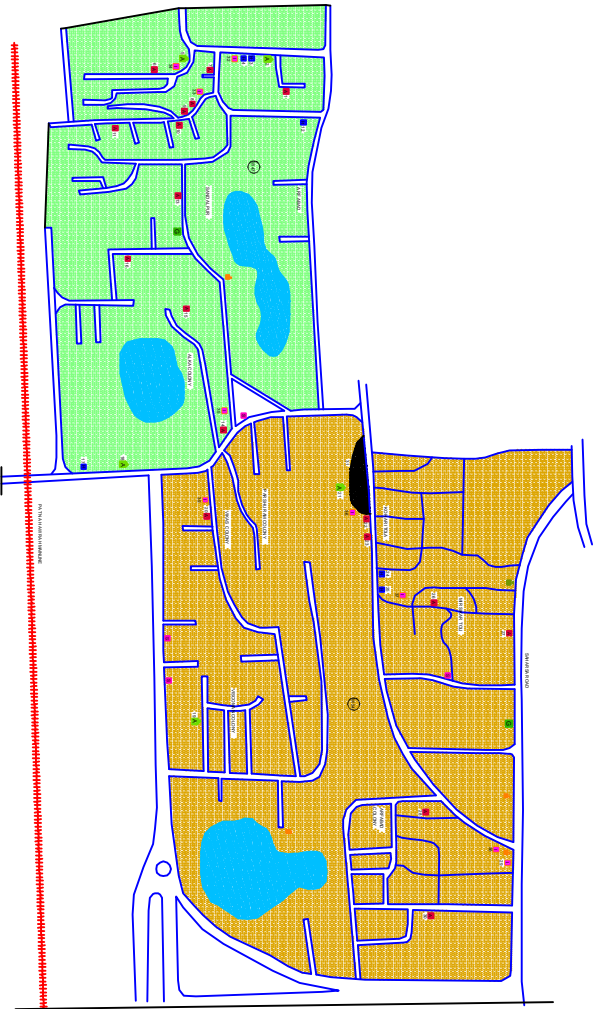

PATNA MAP-19

LEGEND	
	PxL IPD
	PxL OPD (ALLOPATHIC)
	PxL AYURVEDIC
	PxL HOMEOPATHIC
	PxL DIAGNOSTIC PATH
	ICDS/ AMW
	GOV. FACILITY
	TRUST/ NGO
	RIVER/ CANAL
	ROAD PUCKA
	KUCCHA ROAD
	RAILWAY LINE
	POND
	BRIDGE
	LISTED SLUM
	UNLISTED SLUM
	MASJID
	MANDIR
	CHURCH
	GURUDWARA
	SCHOOL/ COLLEGE
	POLICE STATION
	NAGAR PRISHAD

DISTT.	PATNA
WARD	02
POPULATION	40,500
HOUSEHOLD	8,040
RESEARCH & DEVELOPMENT INITIATIVE, NEW DELHI	