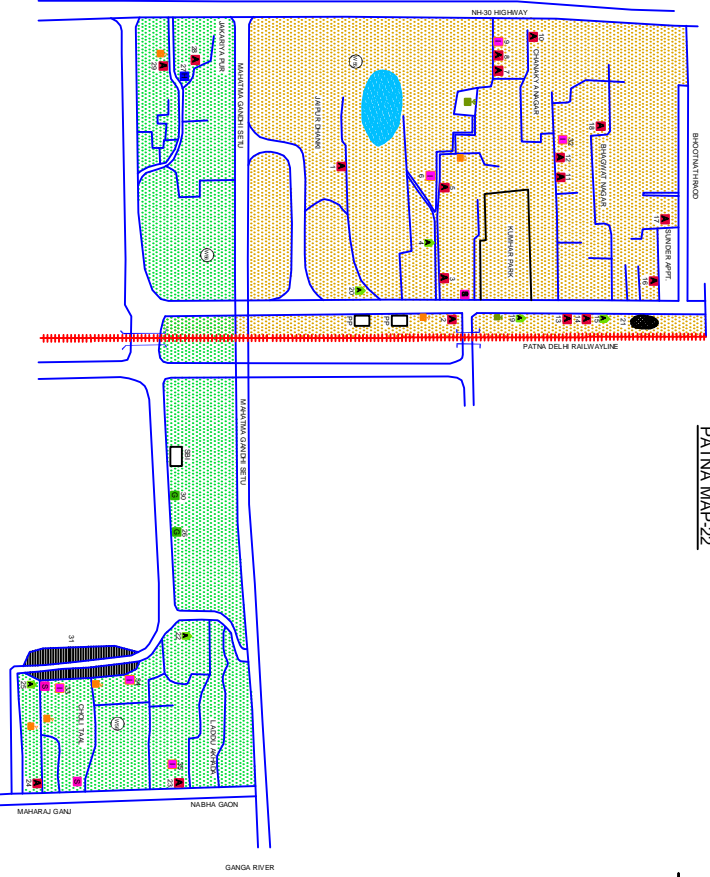

PATNA MAP-22

LEGEND	
	Pvt. IPD
	Pvt. OPD (ALLOPATHIC)
	Pvt. AYURVEDIC
	Pvt. HOMEOPATHIC
	Pvt. DIAGNOSTIC/PATH
	IGDS/AMW
	GOV. FACILITY
	TRUST/ NGO
	RIVER/ CANAL
	ROAD PUCKA
	KUCHHA ROAD
	RAILWAY LINE
	POND
	BRIDGE
	LISTED SLUM
	UNLISTED SLUM
	MASJID
	MANDIR
	CHURCH
	GURUDWARA
	SCHOOL/ COLLEGE
	POLICE STATION
	NAGAR PRSHAD

DISTT.	PATNA
WARD	02
POPULATION	43,900
HOUSEHOLD	8,780

RESEARCH & DEVELOPMENT INITIATIVE, NEW DELHI