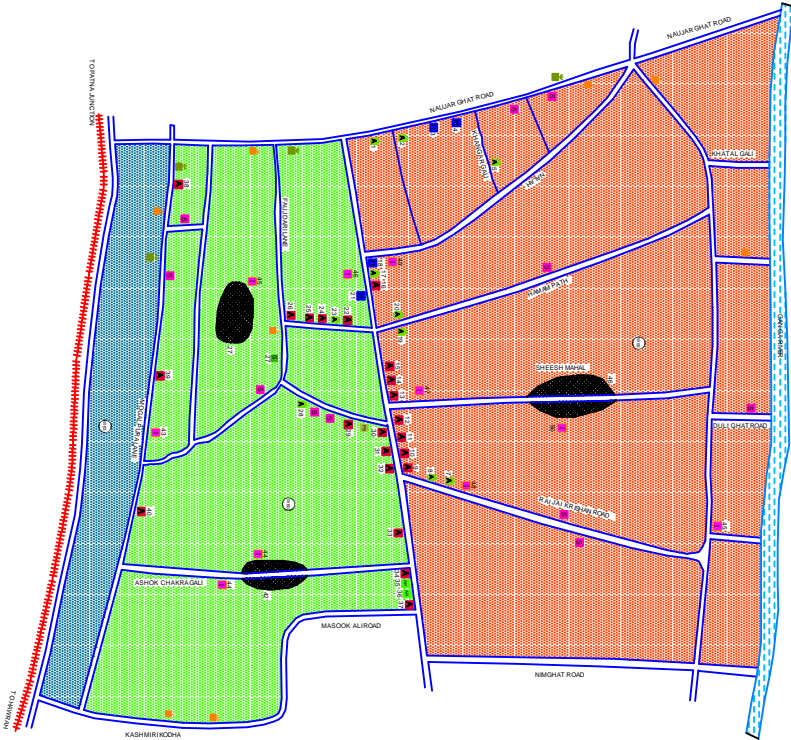

PATNA MAP-24

LEGEND

	Pvt. IPD
	Pvt. OPD (ALOPATHIC)
	Pvt. AYURVEDIC
	Pvt. HOMEOPATHIC
	Pvt. DIAGNOSTIC/PATH
	IGDS /AMW
	GOV. FACILITY
	TRUST/NGO
	RIVER/CANAL
	ROAD PUCKA
	KUCCHA ROAD
	RAILWAY LINE
	POND
	BRIDGE
	LISTED SLUM
	UNLISTED SLUM
	MASJID
	MANDIR
	CHURCH
	GURDWARA
	SCHOOL / COLLEGE
	POLICE STATION
	NAGAR PRISHAD

DISTT.	PATNA
WARD	02
POPULATION	43,100
HOUSEHOLD	6,565

RESEARCH & DEVELOPMENT INITIATIVE, NEW DELHI