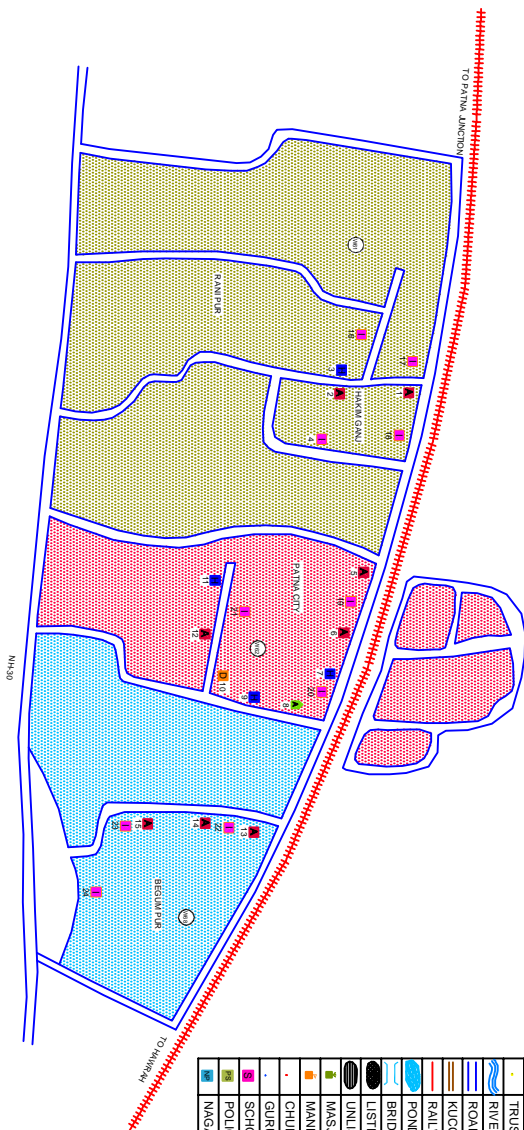

PATNA MAP-25

LEGEND	
	Pvt. IPD
	Pvt. OPD (ALLOPATHIC)
	Pvt. AYURVEDIC
	Pvt. HOMEOPATHIC
	Pvt. DIAGNOSTIC/PATH
	ICDS/ AMW
	GOV. FACILITY
	TRUST/ NGO
	RIVER/ CANAL
	ROAD PUCKA
	KUCHHA ROAD
	RAILWAY LINE
	POND
	BRIDGE
	LISTED SLUM
	UNLISTED SLUM
	MASJID
	MANDIR
	CHURCH
	GURUDWARA
	SCHOOL/ COLLEGE
	POLICE STATION
	NAGAR PRISHAD

DISTT.	PATNA
WARD	02
POPULATION	64,000
HOUSEHOLD	12,885
RESEARCH & DEVELOPMENT INITIATIVE, NEW DELHI	