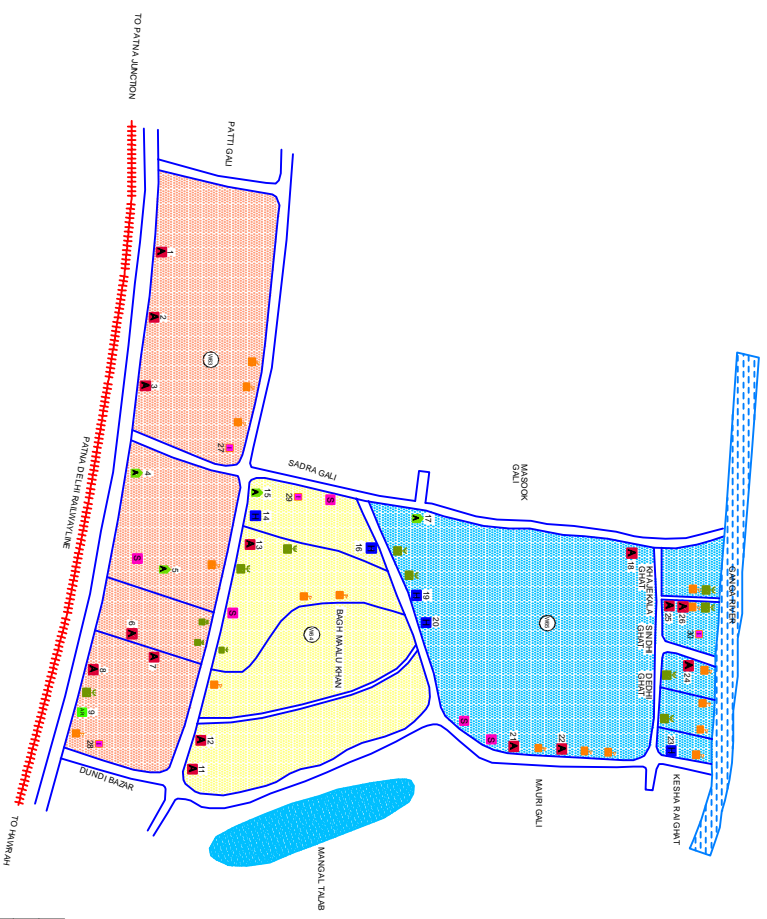

PATNA MAP-26

LEGEND	
	Pvt. IPD
	Pvt. OPD (ALLOPATHIC)
	Pvt. AYURVEDIC
	Pvt. HOMEOPATHIC
	Pvt. DIAGNOSTIC/PATH
	ICDS/AMW
	GOV. FACILITY
	TRUST/NGO
	RIVER/CANAL
	ROAD/PUCKA
	KUCCHA ROAD
	RAILWAY LINE
	POND
	BRIDGE
	LISTED SLUM
	UNLISTED SLUM
	MASJID
	MANDIR
	CHURCH
	GURUDWARA
	SCHOOL/ COLLEGE
	POLICE STATION
	NAGAR PRISHAD

DISTT.	PATNA
WARD	03
POPULATION	62,200
HOUSEHOLD	12,365
RESEARCH & DEVELOPMENT INITIATIVE, NEW DELHI	