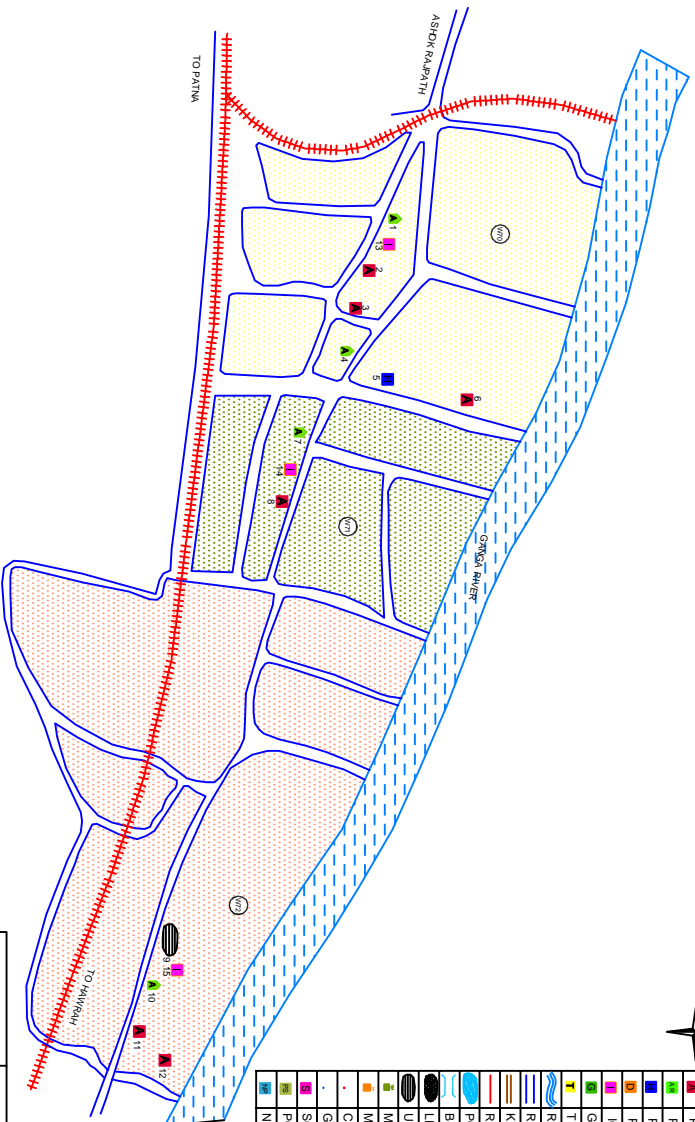

PATNA MAP-28

LEGEND	
	Pvt. IPD
	Pvt. OPD (ALLOPATHIC)
	Pvt. AYURVEDIC
	Pvt. HOMEOPATHIC
	Pvt. DIAGNOSTIC PATH
	IGDS/AMW
	GOV. FACILITY
	TRUST/ NGO
	RIVER/ CANAL
	ROAD PUCKA
	KUCHA ROAD
	RAILWAY LINE
	POND
	BRIDGE
	LISTED SLUM
	UNLISTED SLUM
	MASJID
	MANDIR
	CHURCH
	GURUDWARA
	SCHOOL/ COLLEGE
	POLICE STATION
	NAGAR PRISHAD

DISTT.	PATNA
WARD	03
POPULATION	88,500
HOUSEHOLD	13,600
RESEARCH & DEVELOPMENT INITIATIVE, NEW DELHI	