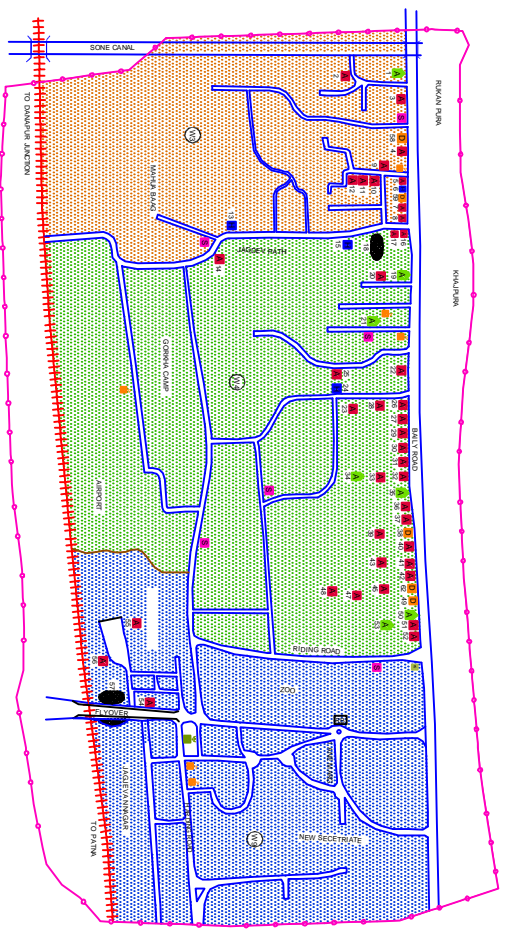

PATNA MAP-03

LEGEND

	PAT. URB. OP. AREA
	PAT. OP. AREA (PARK)
	PAT. WATER
	PAT. HIGHWAY
	PAT. DIMENSIONAL PATH
	ICSE/AYUR
	GOV. FACILITY
	TRUST/NGO
	RIVER/CANAL
	ROAD PAVKA
	KUCCHA ROAD
	RAILWAY LINE
	POND
	BRIDGE
	LISTED SLUM
	UNLISTED SLUM
	MANSAB
	MANIKR
	CHURCH
	GORUDWARA
	SCHOOL/COLLEGE
	POLICE STATION
	NAGAR PRISHAD

DIST.	PATNA
WARD	03
POPULATION	70,500
HOUSEHOLD	13,980
RESEARCH & DEVELOPMENT INITIATIVE: NEW/DELHI	