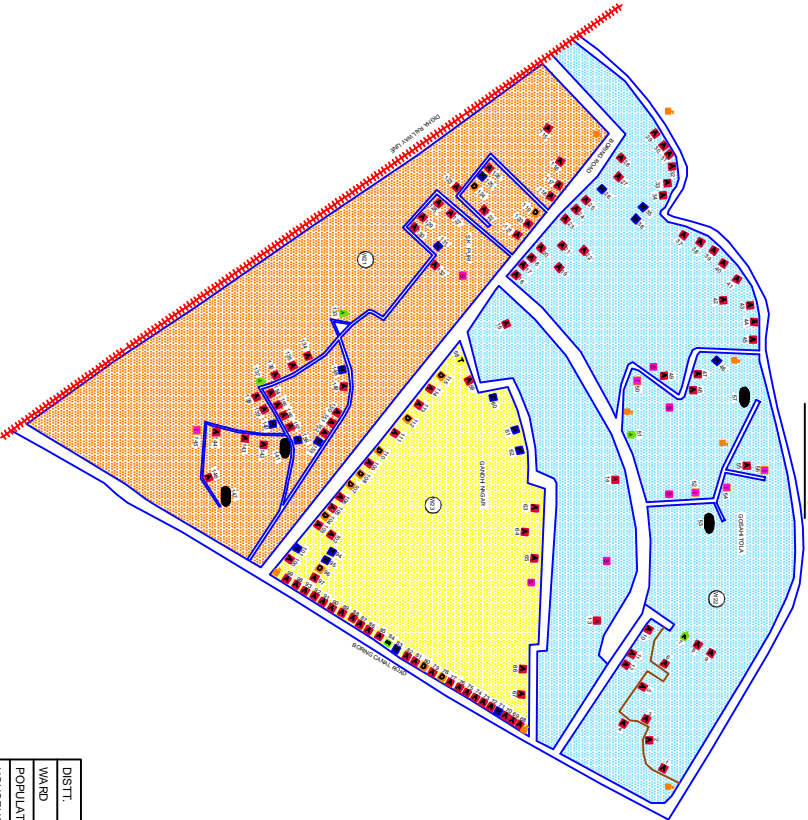

PATNA MAP-07

LEGEND	
	P.A. JPD
	P.A. OPD (ALLOPATHIC)
	P.A. AYURVEDIC
	P.A. HOMEOPATHIC
	P.A. DIAGNOSTIC/PATH
	ICDS/ AWW
	GOV. FACILITY
	TRUST/ NGO
	RIVER/ CANAL
	ROAD PUCKA
	KUCHA ROAD
	RAILWAY LINE
	POND
	BRIDGE
	LISTED SLUM
	UNLISTED SLUM
	MASJID
	MANDIR
	CHURCH
	GURUDWARA
	SCHOOL/ COLLEGE
	POLICE STATION
	NAGAR PRISHAD

DISIT	PATNA
WARD	03
POPULATION	67,850
HOUSEHOLD	13,540
RESEARCH & DEVELOPMENT INITIATIVE, NEW DELHI	