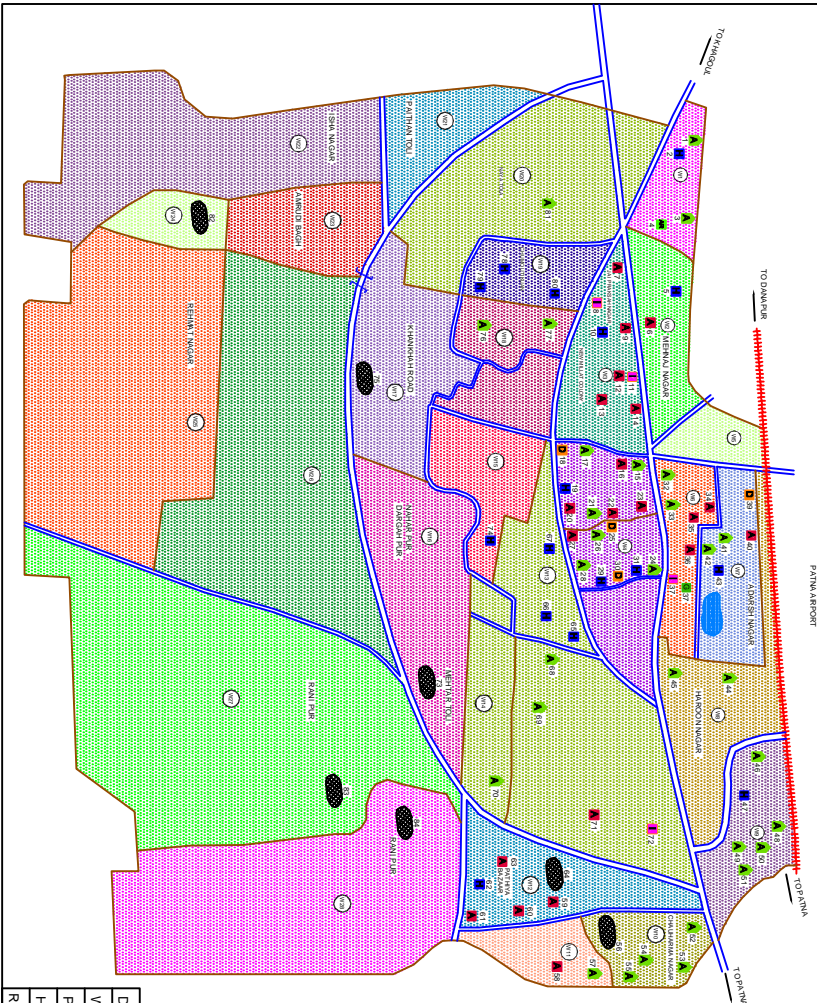

FULWARI SHARIF CITY MAP

LEGEND	
	Pvt. IPD
	Pvt. OPD (ALLOPATHIC)
	Pvt. AYURVEDIC
	Pvt. HOMIOPATHIC
	Pvt. DIAGNOSTIC/ PATH
	ICDS/ AMW
	GOV. FACILITY
	TRUST/ NGO
	RIVER/CANAL
	ROAD PUCKA
	KUCHA ROAD
	RAILWAY LINE
	POND
	BRIDGE
	LISTED SLUM
	UNLISTED SLUM
	MASJID
	MANDIR
	CHURCH
	GURUDWARA
	SCHOOL/ COLLEGE
	POLICE STATION
	NAGAR PRISHAD

DISTT.	FULWARI SHARIF
WARD	27
POPULATION	89,100
HOUSEHOLD	16,890
RESEARCH & DEVELOPMENT INITIATIVE, NEW DELHI	