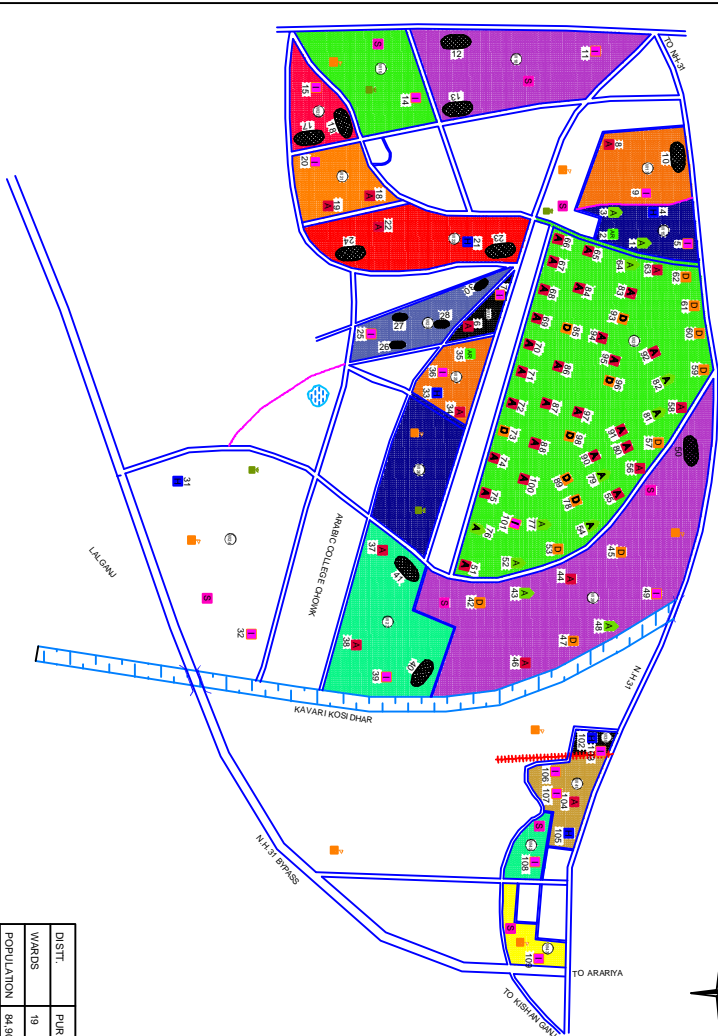

PURNIA MAPNO-02

LEGEND

	Pvt. IPD
	Pvt. OPD (ALLOPATHY)
	Pvt. AYURVEDIC
	Pvt. HOMIOPATHIC
	Pvt. DIAGNOSTIC/PATH
	IGDS/AMW
	GOV. FACILITY
	TRUST/NCO
	RIVER/CANAL
	ROAD PUCKA
	KUCHHOLA ROAD
	RAILWAY LINE
	POUND
	BRIDGE
	LISTED SLUM
	UNLISTED SLUM
	MASJID
	MANDIR
	CHURCH
	GUARDWARA
	SCHOOL/ COLLEGE
	POLICE STATION
	NAGAR PRSHAD

DISTT.	PURNIA
WARDS	19
POPULATION	4-190
HOUSE HOLD	20,656
RESEARCH & DEVELOPMENT INITIATIVE NEW DELHI	