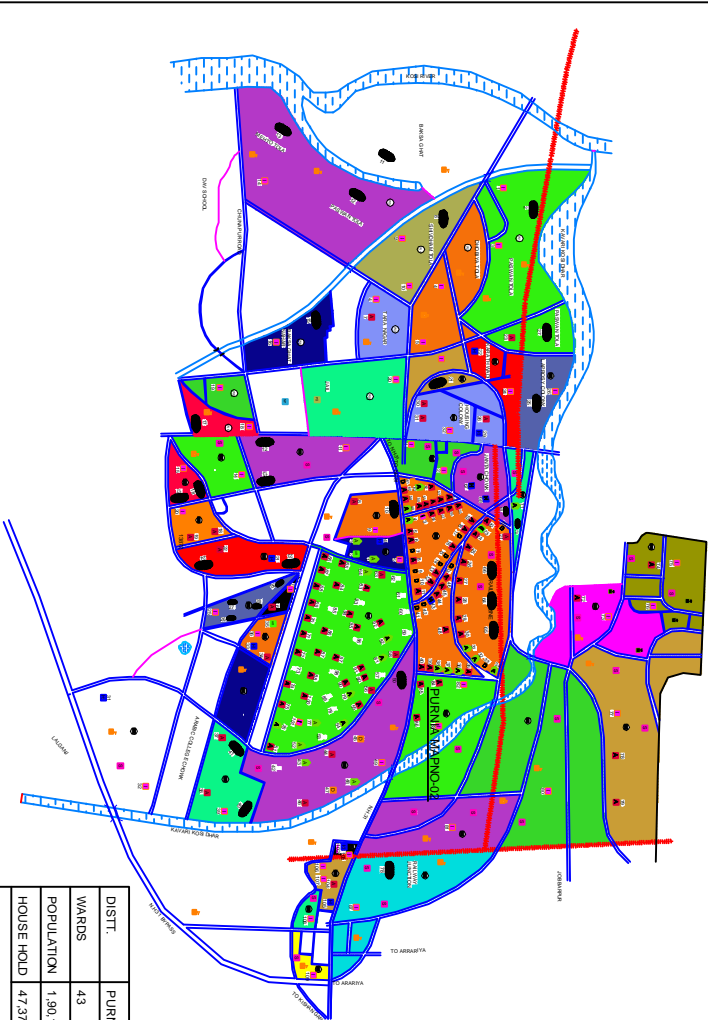

PURNIA CITY MAP

LEGEND	
	Pvt. IPD
	Pvt. OPD (ALLOPATHIC)
	Pvt. AYURVEDIC
	Pvt. HOMEOPATHIC
	Pvt. DIAGNOSTIC/PATH
	ICDS/ AMW/
	GOV. FACILITY
	TRUST/ NGO
	RIVER/ CANAL
	ROAD PUCKA
	RAILWAY LINE
	BRIDGE
	LISTED SLUM
	UNLISTED SLUM
	MASJID
	MANDIR
	CHURCH
	GURUDWARA
	SCHOOL/ COLLEGE
	POLICE STATION
	MAGAR PRISHAD

DISTT.	PURNIA
WARDS	43
POPULATION	1,30,120
HOUSE HOLD	47,375
RESEARCH & DEVELOPMENT INITIATIVE, NEW DELHI	