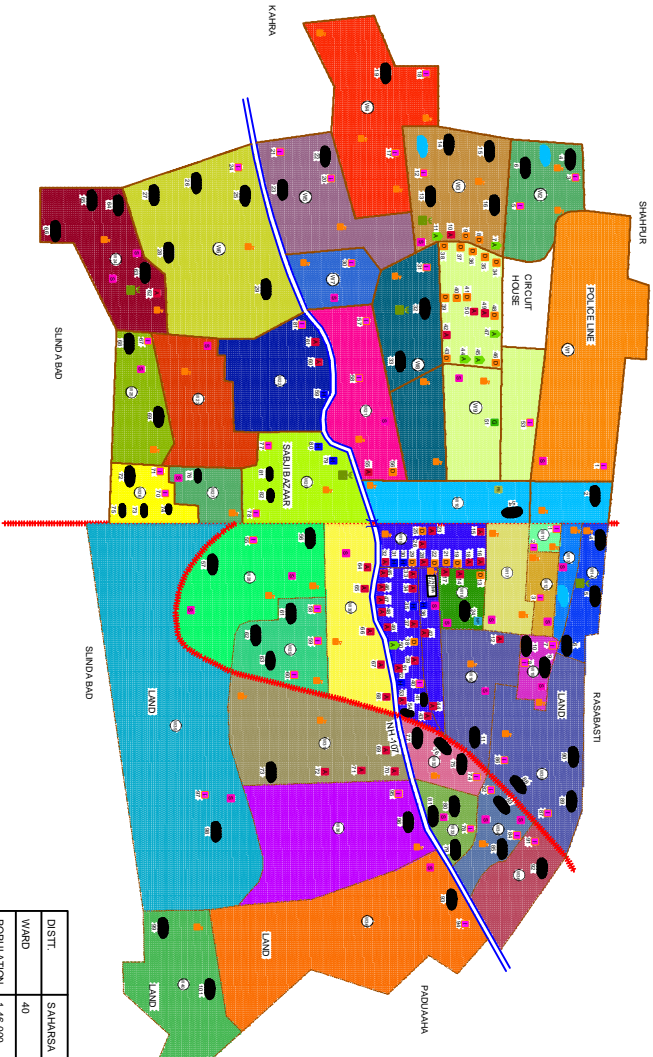

SAHARSA CITY MAP

LEGEND	
	TPS
	OPD (ALLOPATHIC)
	AYURVEDIC
	HOMEOPATHIC
	DIAGNOSTIC/PMH
	ICBS/AMW
	GOV. FACILITY
	TRUST/NGO
	RIVER/ CANAL
	ROAD PICKA
	KACCHA ROAD
	FALIM/AV LINE
	POND
	BRIDGE
	UNLISTED SLUM
	UNLISTED SLUM
	MASJID
	MANDIR
	CHURCH
	GURUDWARA
	SCHOOL/ COLLEGE
	POLICE STATION
	NAGAR PRSHAD

DISTT	SAHARSA
WARD	40
POPULATION	1,46,000
HOUSEHOLD	35,667
RESEARCH & DEVELOPMENT INITIATIVE, NEW DELHI	