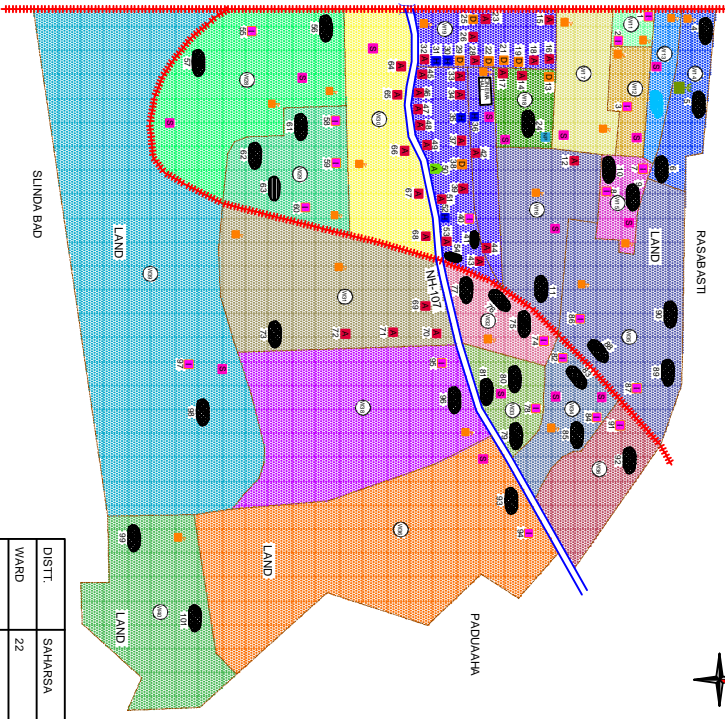

SAHARSA MAP- 02

LEGEND	
	IPD
	IPD (ALLOPATHIC)
	AYURVEDIC
	HOMEOPATHIC
	DIAGNOSTIC PATH
	ICDS/ AMW
	GOV. FACILITY
	TRUSTINGO
	RIVER/ CANAL
	ROAD PUCKA
	KUCCHA ROAD
	RAILWAY LINE
	POND
	BRIDGE
	LISTED SLUM
	UNLISTED SLUM
	MASJID
	MANDIR
	CHURCH
	GUARDHWANA
	SCHOOL/ COLLEGE
	POLICE STATION
	NAGAR PRISHAD

DISTT.	SAHARSA
WARD	22
POPULATION	85,600
HOUSE HOLD	21,379
RESEARCH & DEVELOPMENT INITIATIVE, NEW DELHI	