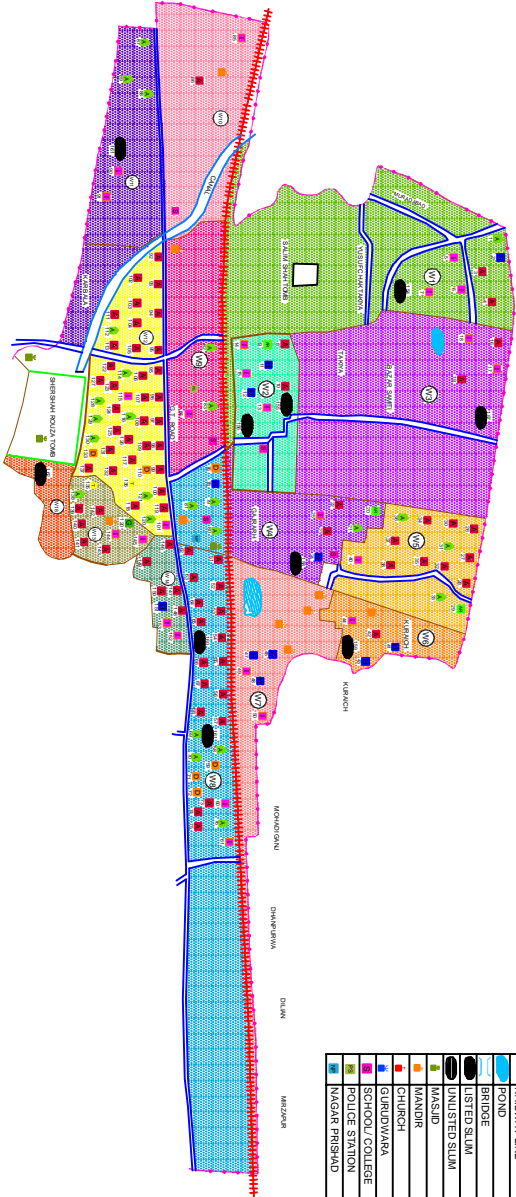

SASARAMI MAP-01

LEGEND

	P.V. IPD
	P.V. OPD (ALLOPATHIC)
	P.V. AYURVEDIC
	P.V. HOMIOPATHIC
	P.V. DIAGNOSTIC PATH
	ICDS/ AMW
	GOV. FACILITY
	TRUST/ NGO
	RIVER/ CANAL
	ROAD PUDOA
	KILOCHA ROAD
	RAILWAY LINE
	POND
	BRIDGE
	LISTED SLUM
	UNLISTED SLUM
	MASJD
	MANOR
	CHURCH
	GURDWARA
	SCHOOL/ COLLEGE
	POLICE STATION
	NAGAR PRSHAD

DISTT.	ROHTAS
WARD	15
POPULATION	51,900
HOUSEHOLD	12,240
RESEARCH & DEVELOPMENT INITIATIVE NEW DELHI	