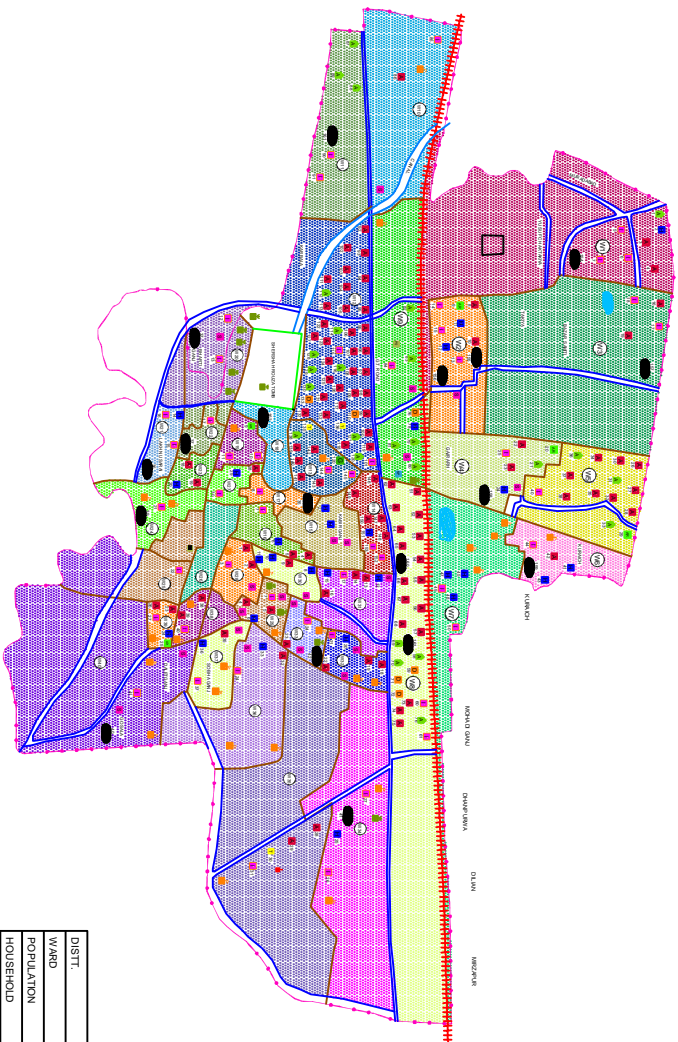

SASARAM CITY MAP

LEGEND

	Pvt. IPD
	Pvt. OPD (ALLOPATHIC)
	Pvt. AYURVEDIC
	Pvt. HOMIOPATHIC
	Pvt. DIAGNOSTIC PATH
	ICDS/AMW
	GOV. FACILITY
	TRUST/NGO
	RIVER CANAL
	ROAD PIPKA
	KUCCHA ROAD
	RAILWAY LINE
	POND
	BRIDGE
	LISTED SLUM
	UNLISTED SLUM
	MASJID
	MANDIR
	CHURCH
	GURDWARA
	SCHOOL/ COLLEGE
	POLICE STATION
	NASIR PIRSHAD

DISTT.	MUZAFFARPUR
WARD	40
POPULATION	1,38,830
HOUSEHOLD	29,696
RESEARCH & DEVELOPMENT INITIATIVE, NEW DELHI	