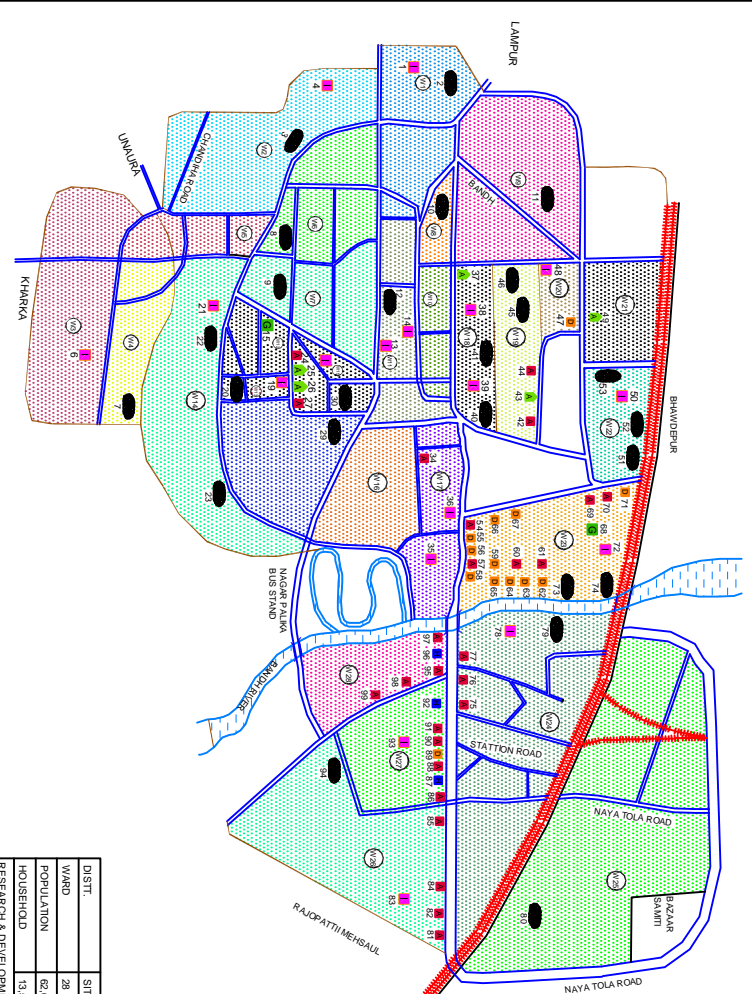

SITAMARHI CITY MAP

DISTT.	SITAMARHI
WARD	28
POPULATION	82,000
HOUSEHOLD	13,500
RESEARCH & DEVELOPMENT INITIATIVE, NEW DELHI