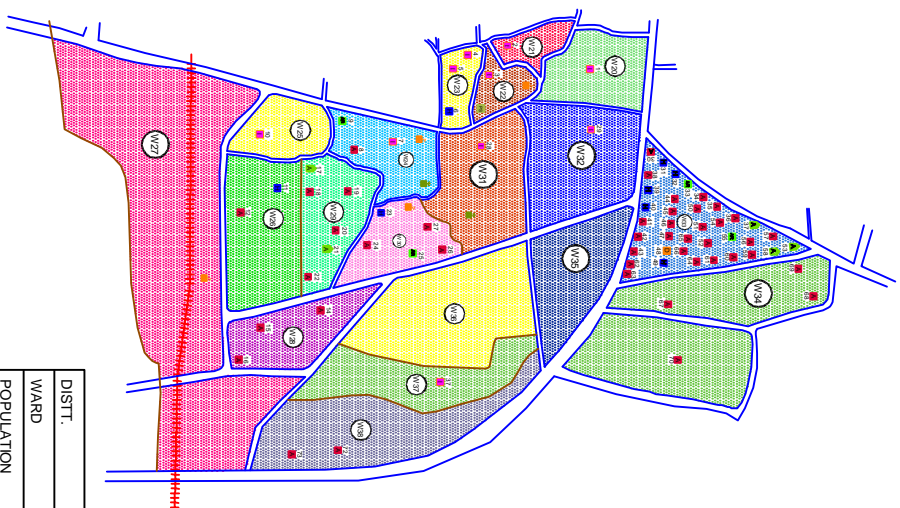

SIWAN MAP-02

LEGEND	
	Pvt. IPD
	Pvt. OPD (ALLOPATHIC)
	Pvt. AYURVEDIC
	Pvt. HOMEOPATHIC
	Pvt. DIAGNOSTIC/PATH
	ICDS/ AMW
	GOV. FACILITY
	TRUST/NGO
	RIVER/ CANAL
	ROAD PUGGA
	KUCCHA ROAD
	RAILWAY LINE
	POUND
	BRIDGE
	LISTED SLUM
	UNLISTED SLUM
	MASJID
	MANDIR
	CHURCH
	GURUDWARA
	SCHOOL/ COLLEGE
	POLICE STATION
	NAGAR PRISHAD

DISTT.	SIWAN
WARD	19
POPULATION	57,000
HOUSEHOLD	13,000
RESEARCH & DEVELOPMENT INITIATIVE, NEW DELHI	