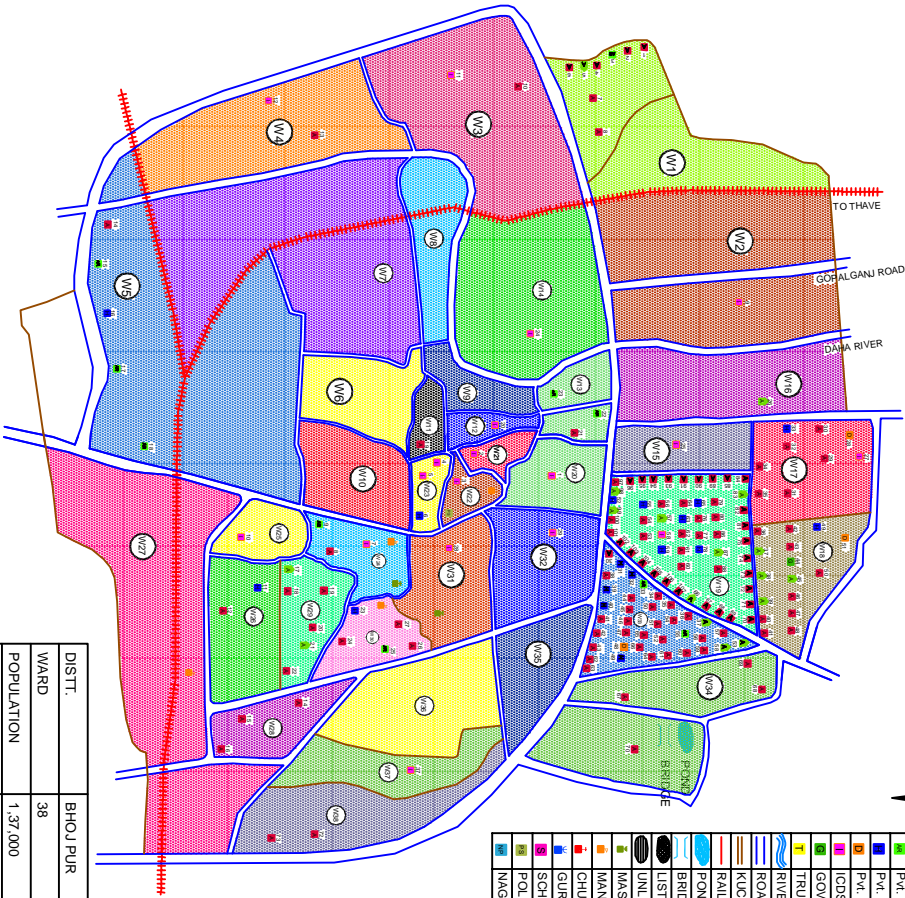

SIWAN CITY MAP

LEGEND	
	Pvt. JPD
	Pvt. OPD (ALOPATHIC)
	Pvt. AYURVEDIC
	Pvt. HOMEOPATHIC
	Pvt. DIAGNOSTIC/PATH
	ICDS/ AMW
	GOV. FACILITY
	TRUST/ NGO
	RIVER/CANAL
	ROAD PUCKA
	KUCHHA ROAD
	RAILWAY LINE
	WAD
	POND
	BRIDGE
	LISTED SLUM
	UNLISTED SLUM
	MA SJD
	MANDIR
	CHURCH
	GURUDWARA
	SCHOOL/ COLLEGE
	POLICE STATION
	INAGAR PRISHAD

DISTT.	BHOJ PUR
WARD	38
POPULATION	1,37,000
HOUSEHOLD	27,000
RESEARCH & DEVELOPMENT INITIATIVE, NEW DELHI	